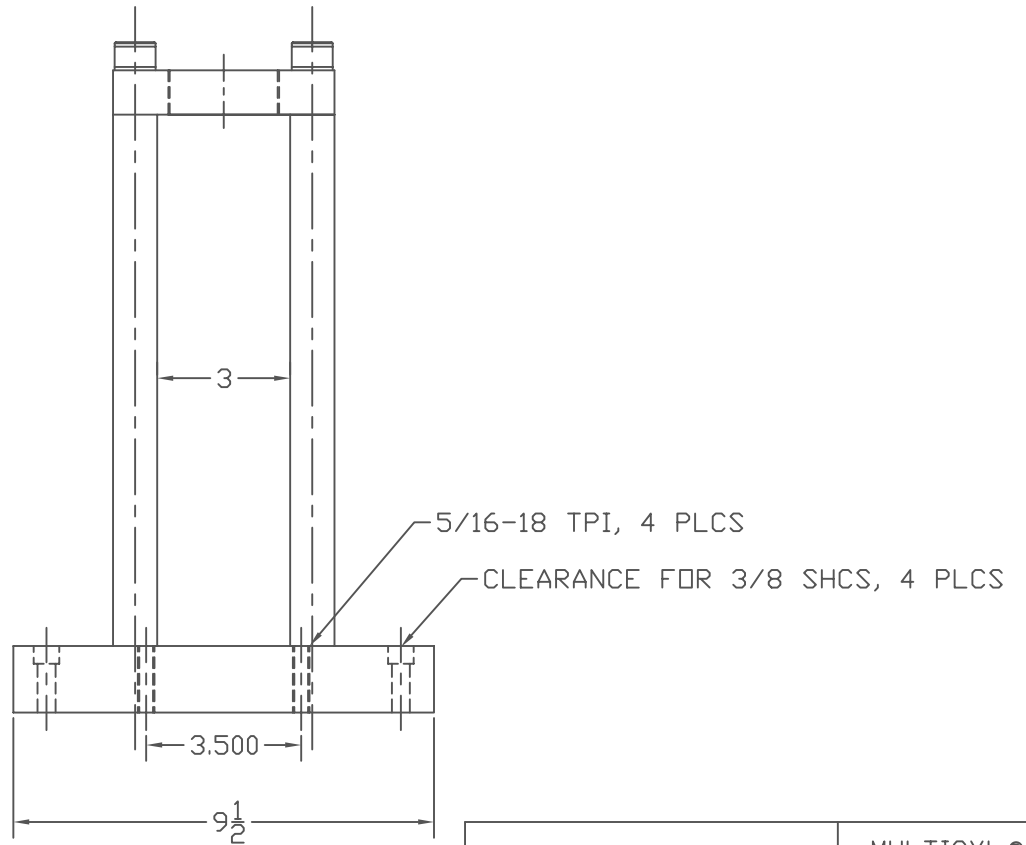

MCP-TN MULTICAGE

MULTICYL® Inc.
640 Hardwick Road, Unit 5
Bolton, Ontario
Canada L7E 5R1
(905) 951-0670
FAX (905) 951-0672