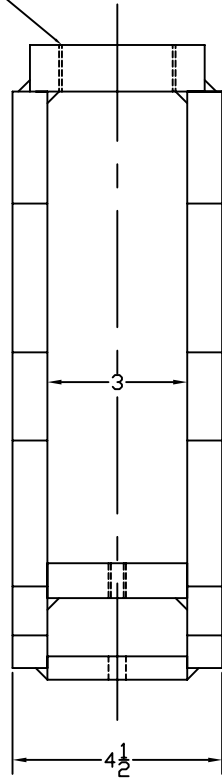

# UN3 C-FRAME CAGE

2 1/2"-16 TPI

3/8" reamed hole (x2)

SUPPORT PLATE HOLE PATTERN

**MULTICYL**<sup>®</sup> Inc.  
 The SPEED of AIR with the POWER of HYDRAULICS

MULTICYL<sup>®</sup> Inc.  
 640 Hardwick Road, Unit 5  
 Bolton, Ontario  
 Canada L7E 5R1  
 (905) 951-0670  
 FAX (905) 951-0672