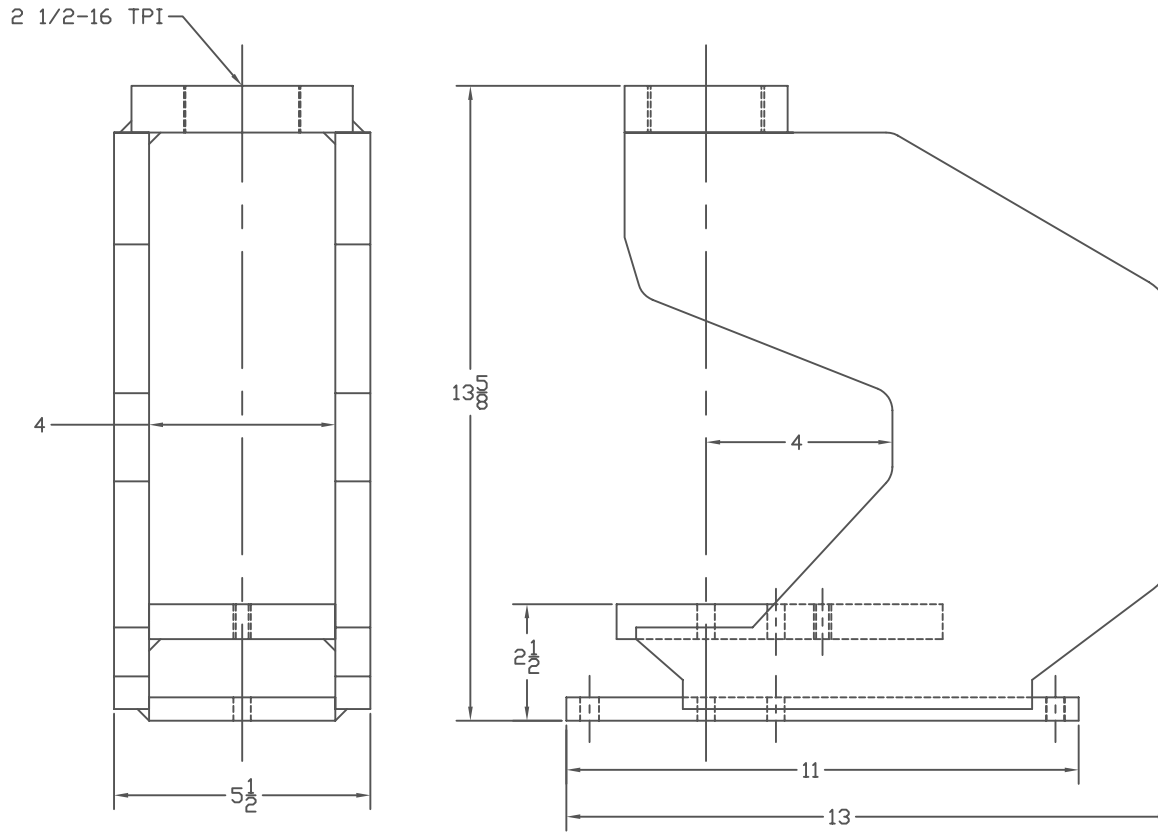

UN4 C-FRAME CAGE

SUPPORT PLATE HOLE PATTERN

MULTICYL ® _{INC.}

The SPEED of AIR with the POWER of HYDRAULICS

MULTICYL ® Inc.
640 Hardwick Road, Unit 5
Bolton, Ontario
Canada L7E 5R1
(905) 951-0670
FAX (905) 951-0672