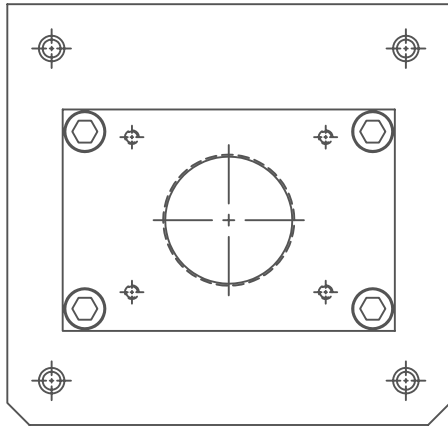

MCP-TN-X MULTICAGE

MULTICYL® Inc.
640 Hardwick Road, Unit 5
Bolton, Ontario
Canada L7E 5R1
(905) 951-0670
FAX (905) 951-0672