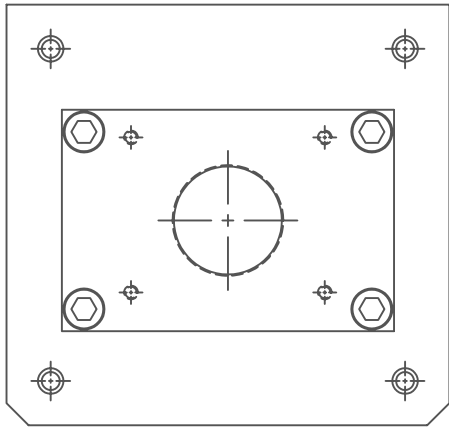

MCP-TN MULTICAGE

MULTICYL® Inc.
640 Hardwick Road, Unit 5
Bolton, Ontario
Canada L7E 5R1
(905) 951-0670
FAX (905) 951-0672