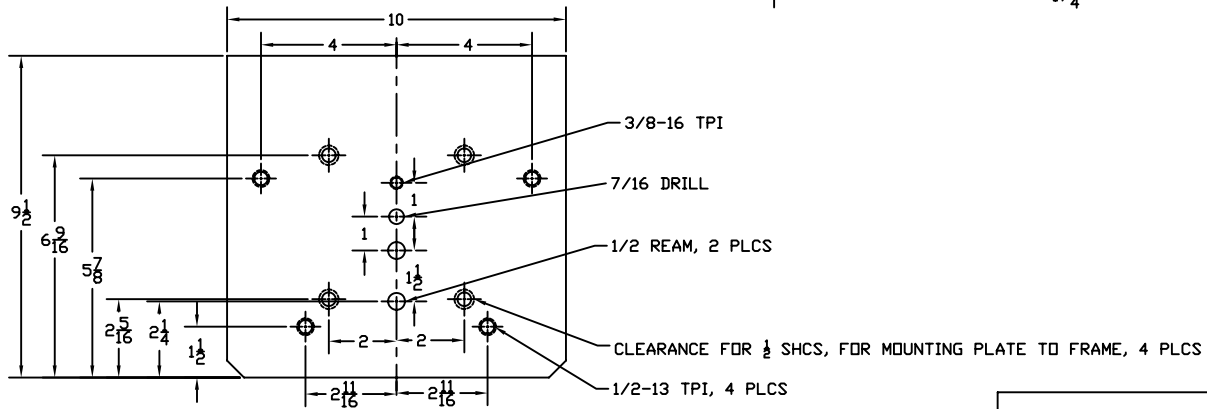

# UNX4 C-FRAME CAGE

CLEARANCE FOR 3/8 BOLT x 2

MULTICYL<sup>®</sup> Inc.  
 640 Hardwick Road, Unit 5  
 Bolton, Ontario  
 Canada L7E 5R1  
 (905) 951-0670  
 FAX (905) 951-0672

UNX5 C-FRAME CAGE

SEE SUBPLATE HOLE PATTERN DRAWING