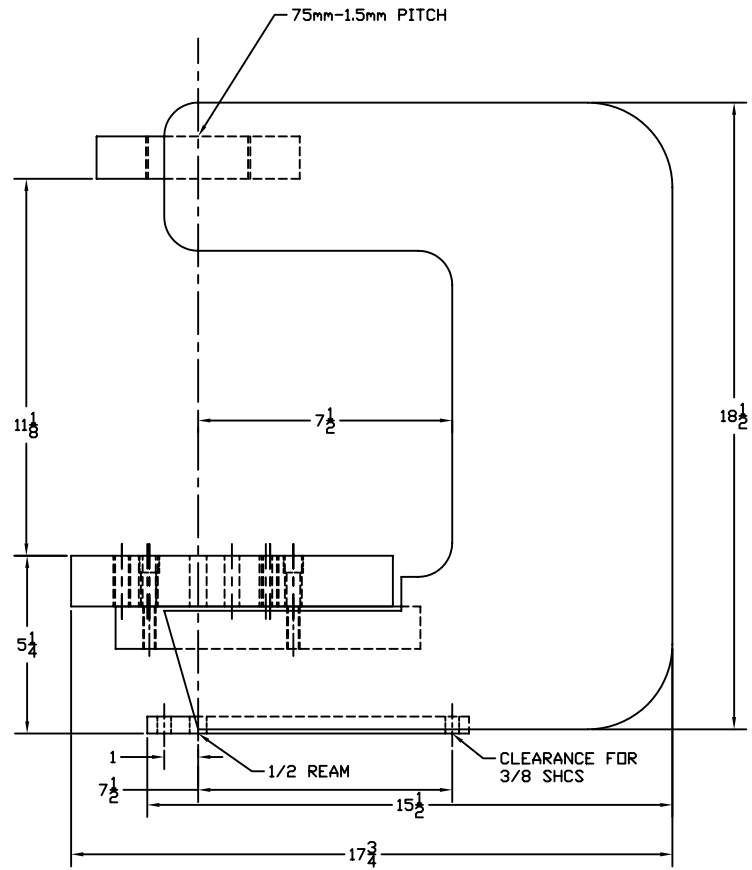

# UNX4 C-FRAME CAGE

CLEARANCE FOR 3/8 BOLT x 2

MULTICYL<sup>®</sup> Inc.  
 640 Hardwick Road, Unit 5  
 Bolton, Ontario  
 Canada L7E 5R1  
 (905) 951-0670  
 FAX (905) 951-0672

UNX5 C-FRAME CAGE

SEE SUBPLATE HOLE PATTERN DRAWING