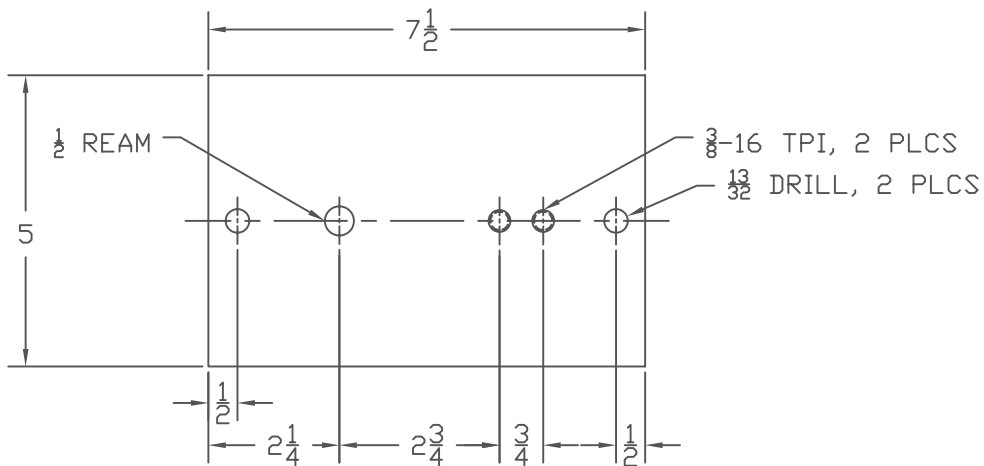

CA4 C-FRAME CAGE

MULTICYL® Inc.
640 Hardwick Road, Unit 5
Bolton, Ontario
Canada L7E 5R1
(905) 951-0670
FAX (905) 951-0672