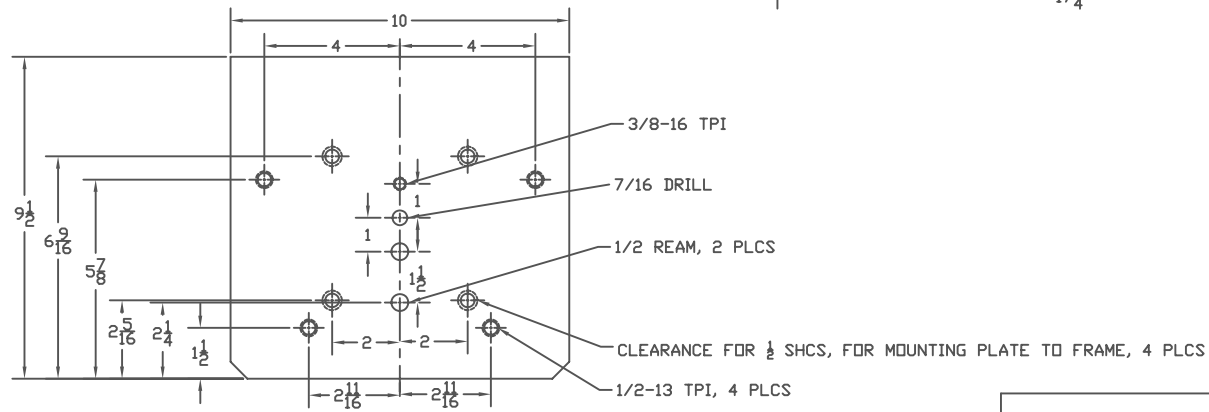

UN5 C-FRAME CAGE

SEE SUBPLATE HOLE PATTERN DRAWING

MULTICYL INC.

The SPEED of AIR with the POWER of HYDRAULICS

MULTICYL® Inc.
640 Hardwick Road, Unit 5
Bolton, Ontario
Canada L7E 5R1
(905) 951-0670
FAX (905) 951-0672