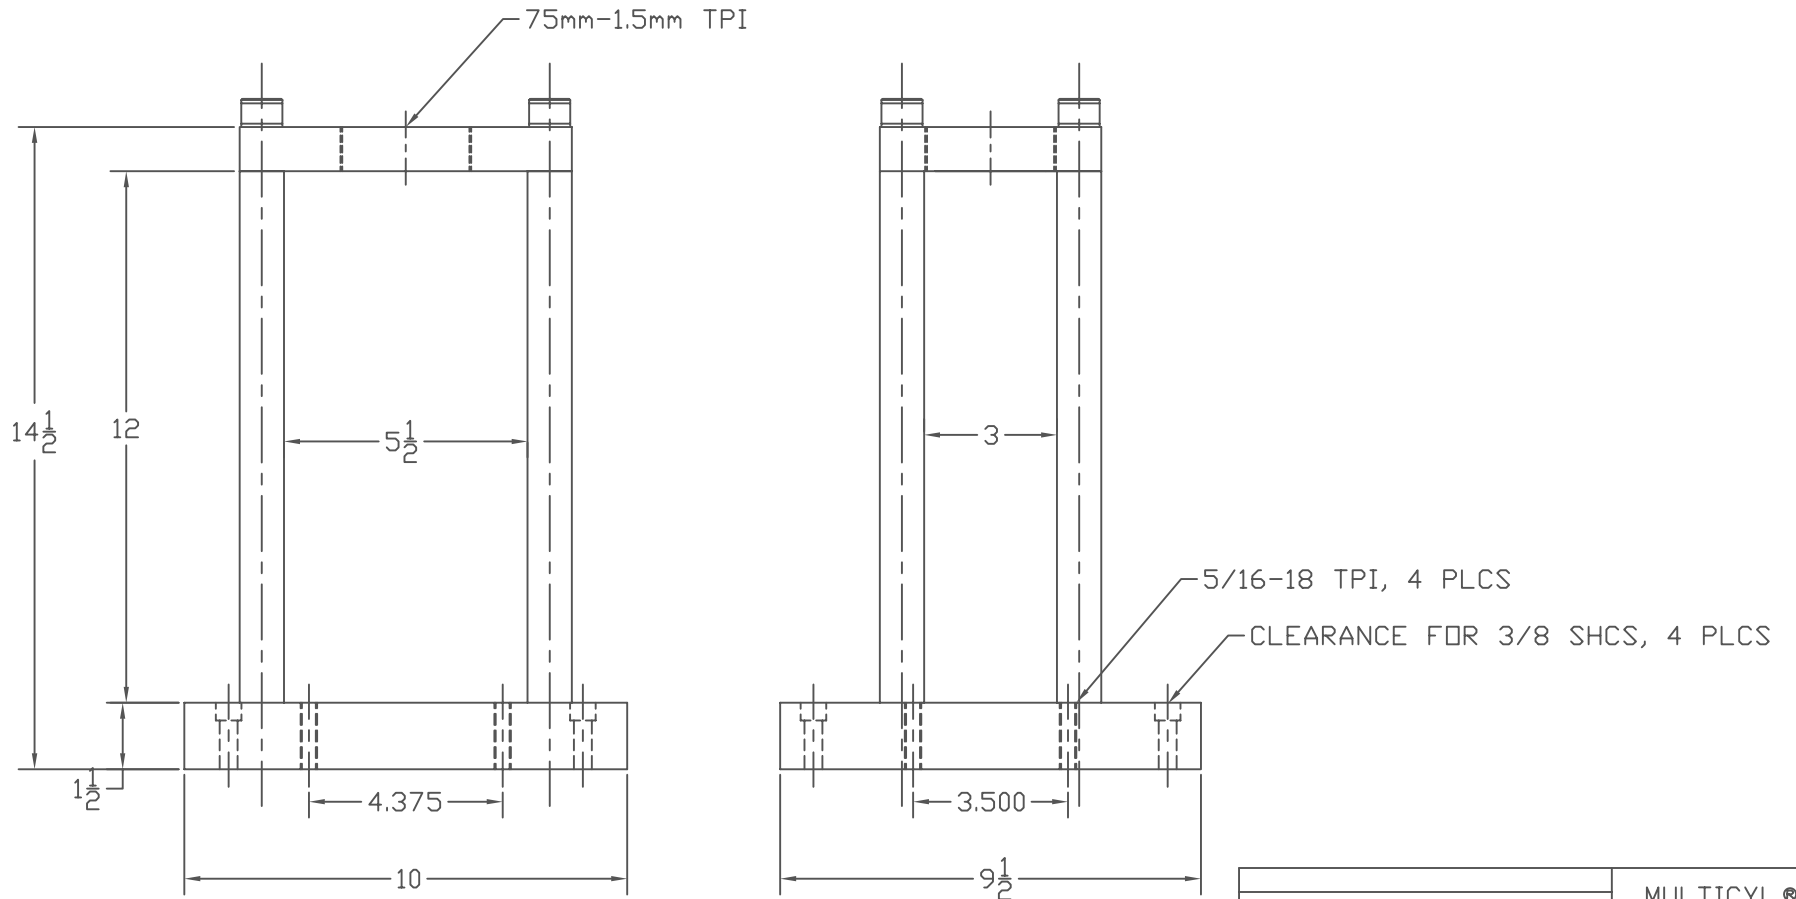

MCP-TN-X MULTICAGE

MULTICYL® Inc.
640 Hardwick Road, Unit 5
Bolton, Ontario
Canada L7E 5R1
(905) 951-0670
FAX (905) 951-0672