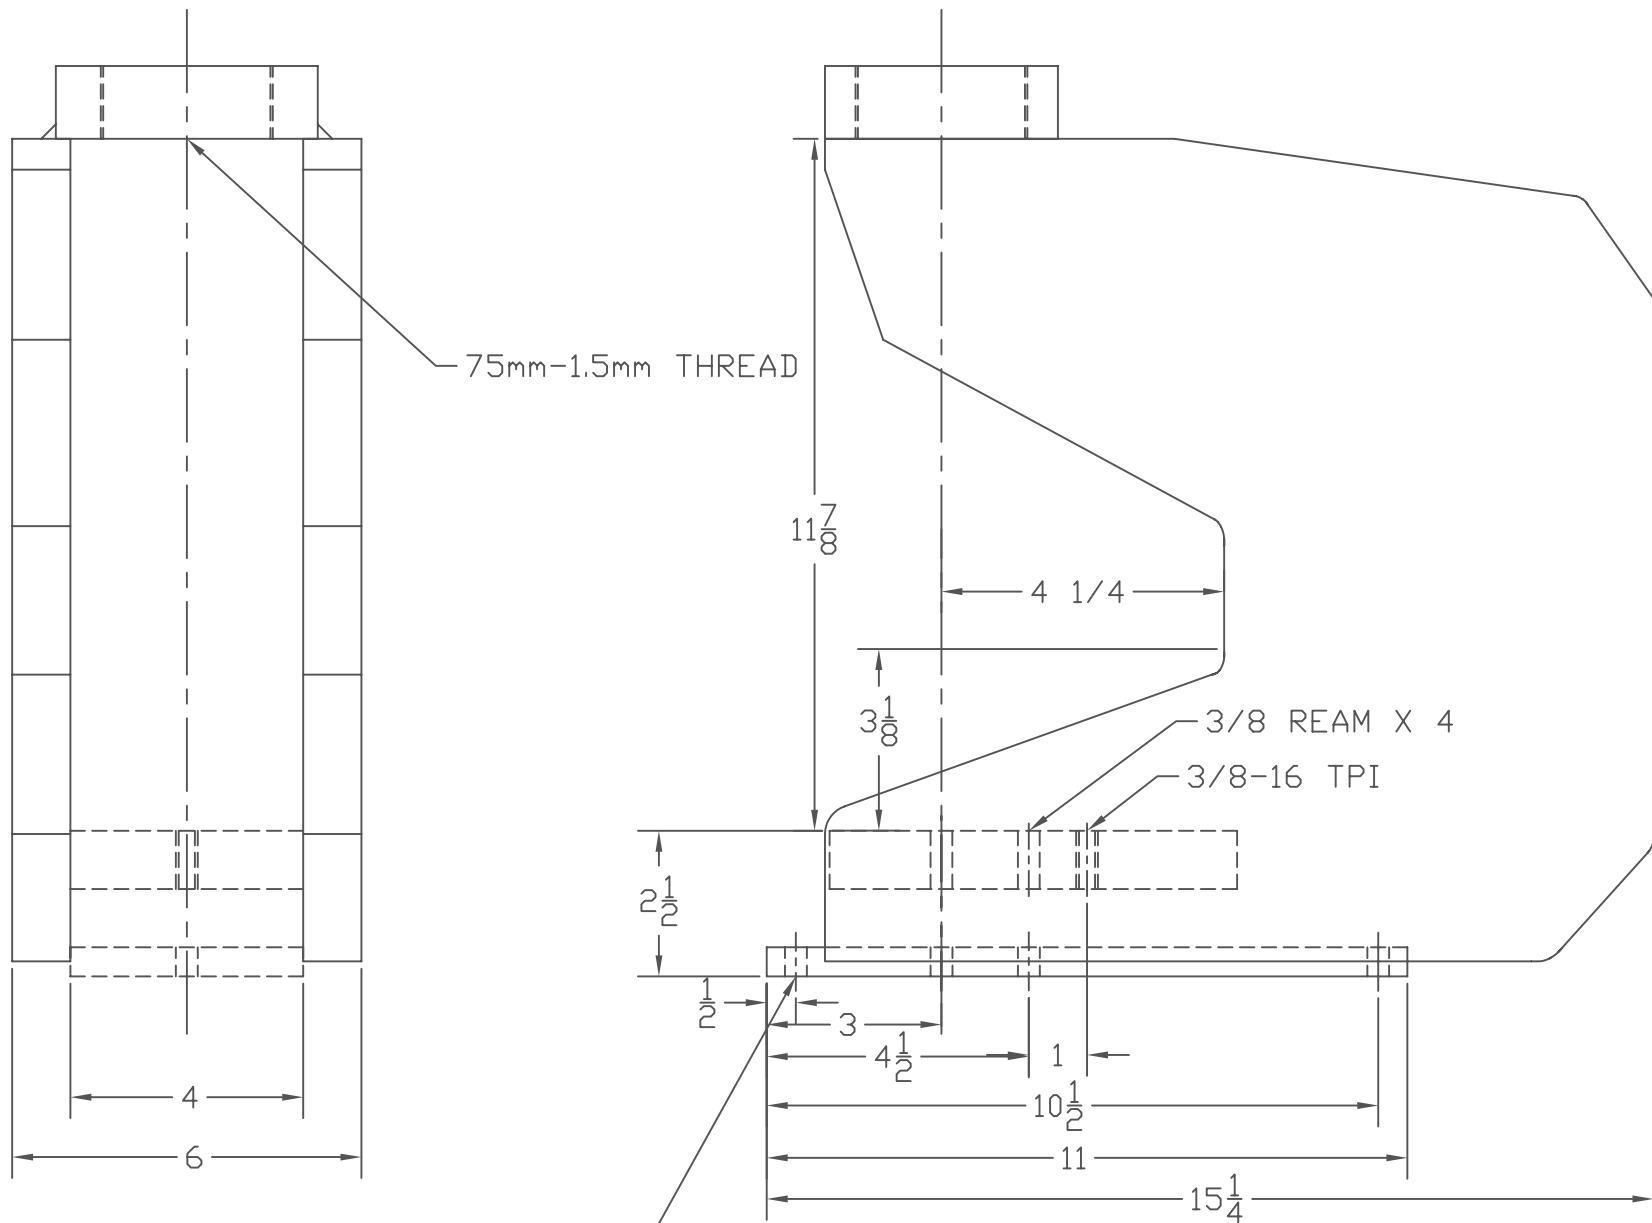

# UNX4 C-FRAME CAGE

CLEARANCE FOR 3/8 BOLT x 2

MULTICYL<sup>®</sup> Inc.  
 640 Hardwick Road, Unit 5  
 Bolton, Ontario  
 Canada L7E 5R1  
 (905) 951-0670  
 FAX (905) 951-0672

UNX5 C-FRAME CAGE

SEE SUBPLATE HOLE PATTERN DRAWING