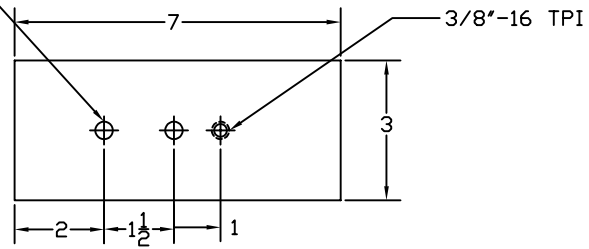

# UN3 C-FRAME CAGE

2 1/2"-16 TPI

3/8" reamed hole (x2)

SUPPORT PLATE HOLE PATTERN

**MULTICYL**<sup>®</sup> Inc.  
 The SPEED of AIR with the POWER of HYDRAULICS

MULTICYL<sup>®</sup> Inc.  
 640 Hardwick Road, Unit 5  
 Bolton, Ontario  
 Canada L7E 5R1  
 (905) 951-0670  
 FAX (905) 951-0672