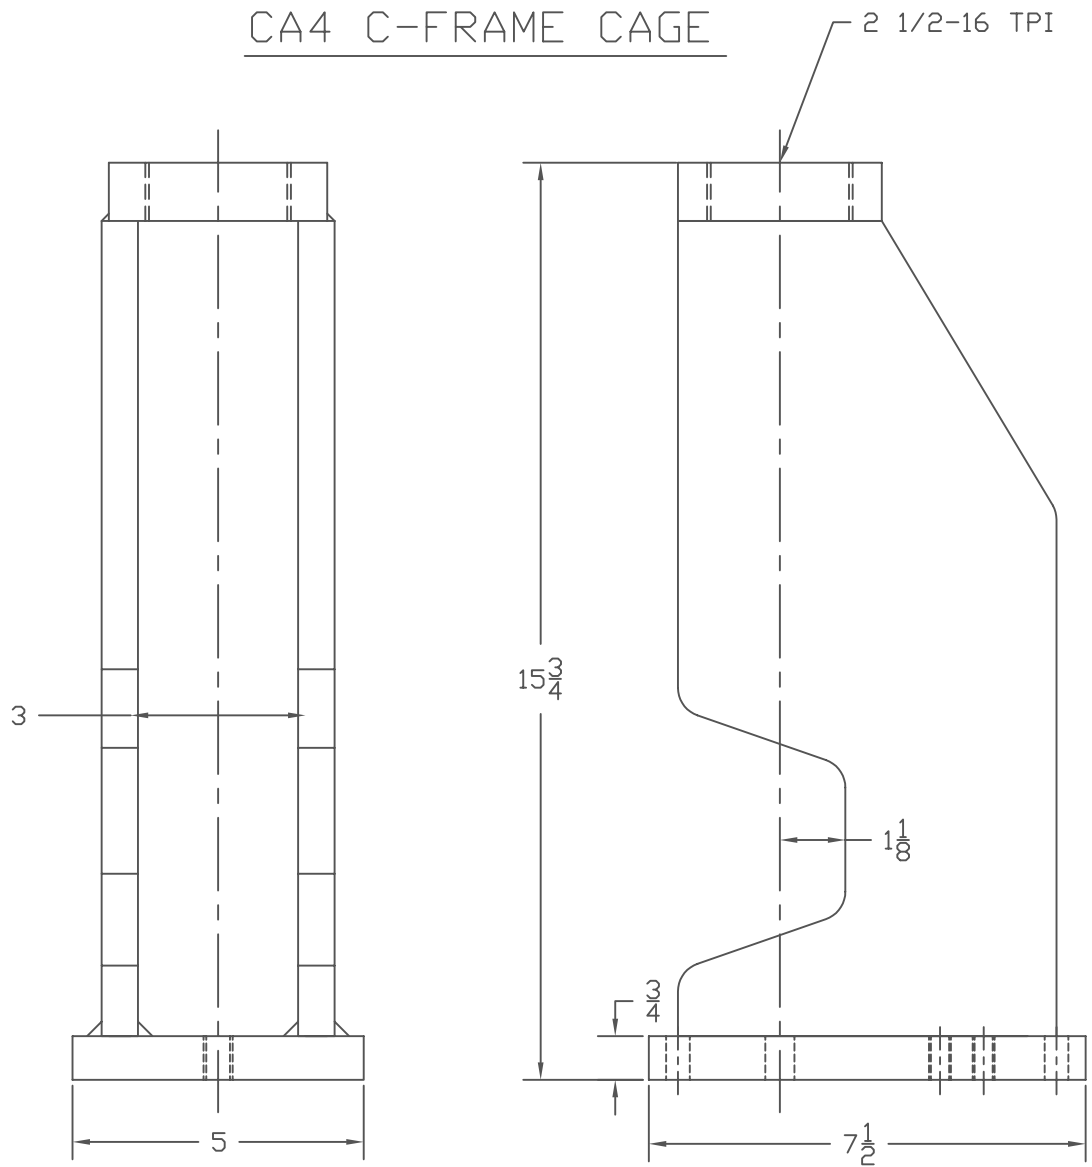

CA4 C-FRAME CAGE

MULTICYL® Inc.
640 Hardwick Road, Unit 5
Bolton, Ontario
Canada L7E 5R1
(905) 951-0670
FAX (905) 951-0672