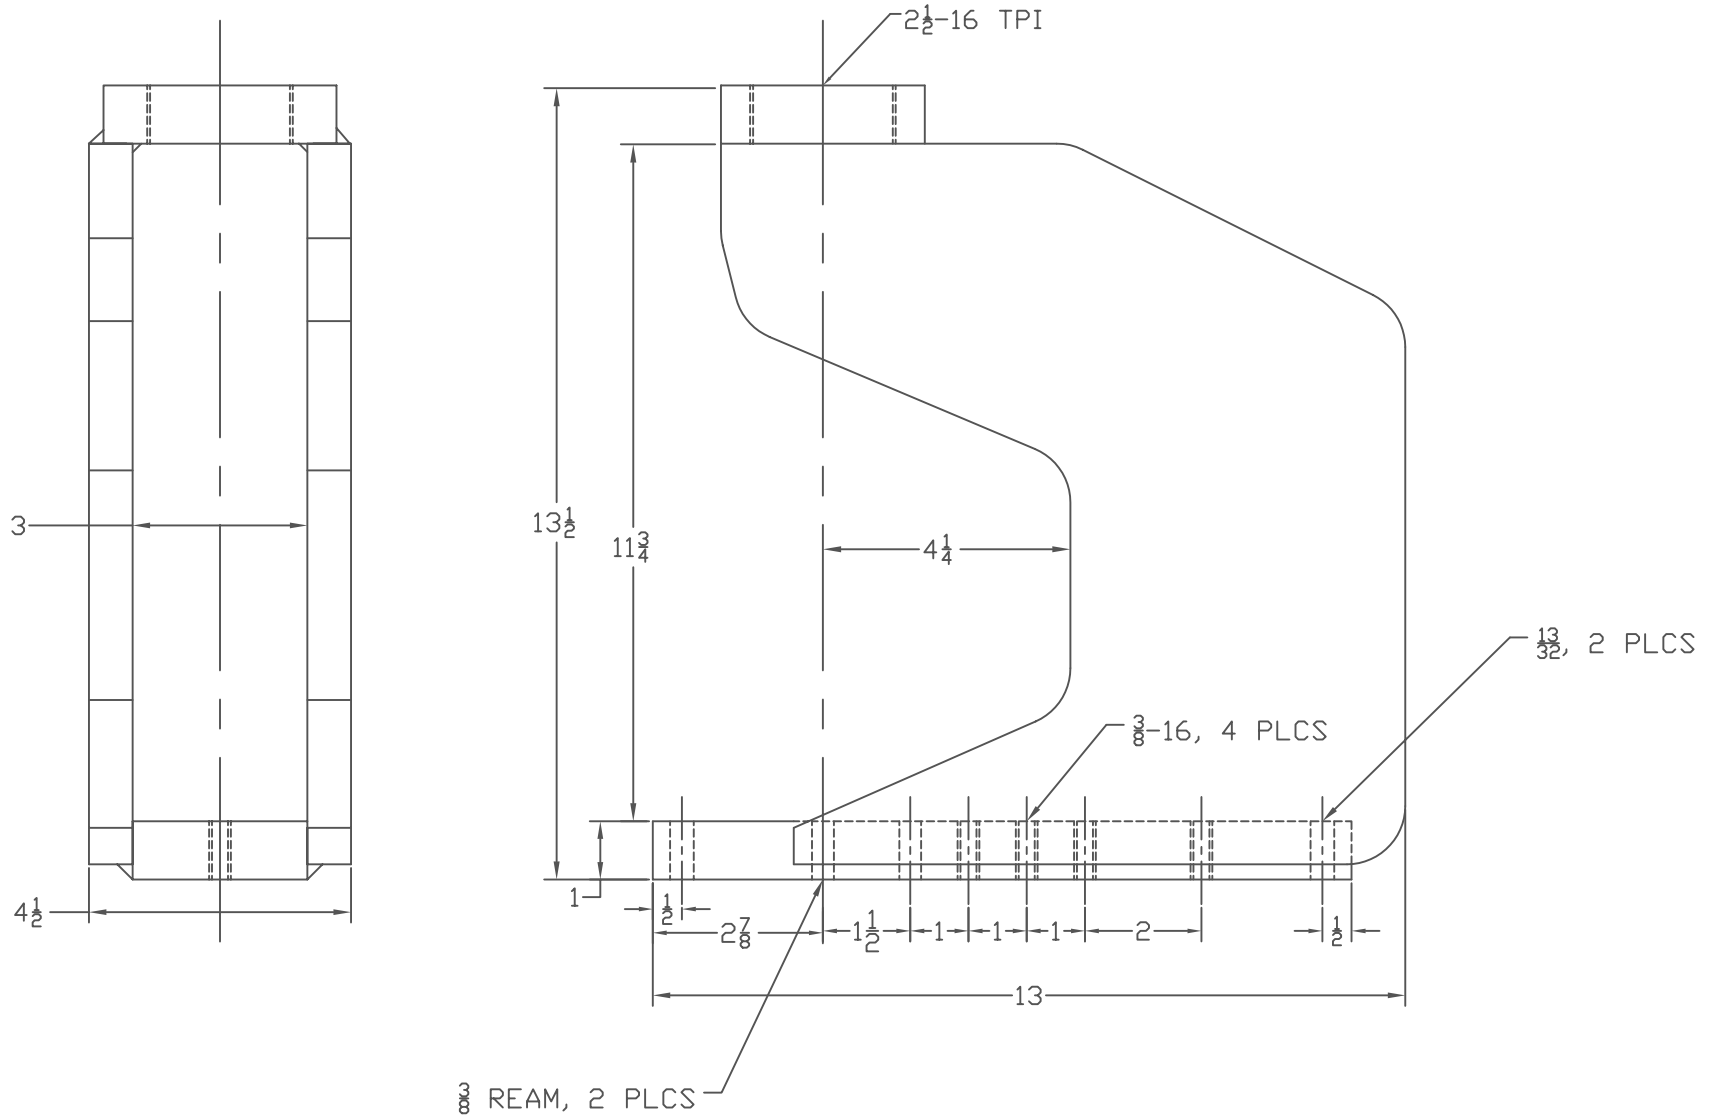

UN3-H C-FRAME CAGE

MULTICYL ® Inc.
640 Hardwick Road, Unit 5
Bolton, Ontario
Canada L7E 5R1
(905) 951-0670
FAX (905) 951-0672