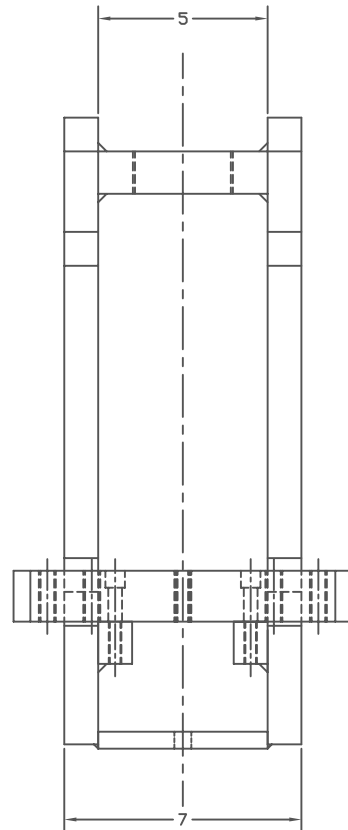

UN5 C-FRAME CAGE

SEE SUBPLATE HOLE PATTERN DRAWING

MULTICYL INC.

The SPEED of AIR with the POWER of HYDRAULICS

MULTICYL® Inc.
640 Hardwick Road, Unit 5
Bolton, Ontario
Canada L7E 5R1
(905) 951-0670
FAX (905) 951-0672