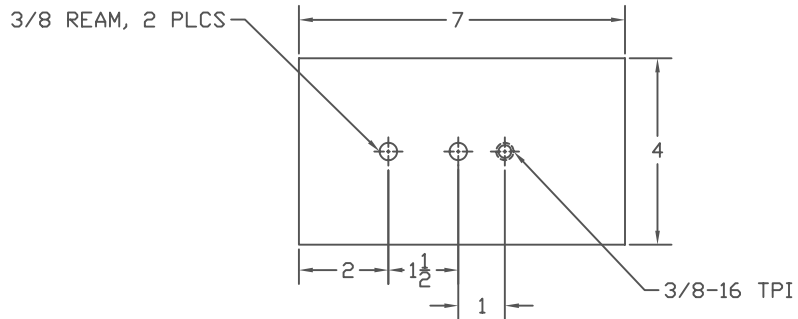

UN4 C-FRAME CAGE

SUPPORT PLATE HOLE PATTERN

MULTICYL ® _{INC.}

The SPEED of AIR with the POWER of HYDRAULICS

MULTICYL ® Inc.
640 Hardwick Road, Unit 5
Bolton, Ontario
Canada L7E 5R1
(905) 951-0670
FAX (905) 951-0672