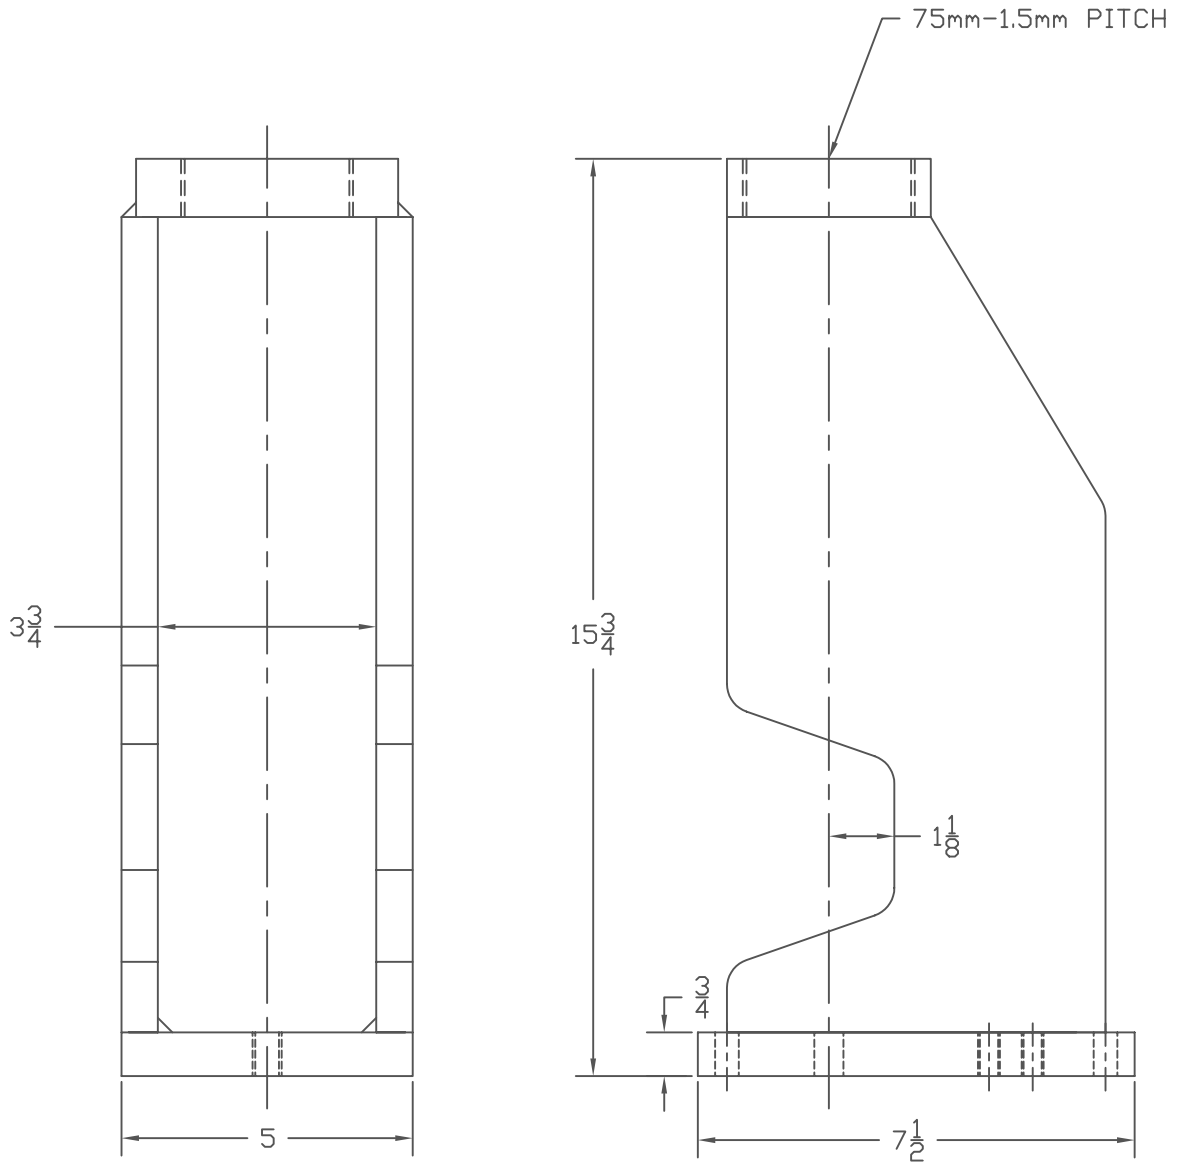

CAX4 C-FRAME CAGE

MULTICYL® Inc.
640 Hardwick Road, Unit 5
Bolton, Ontario
Canada L7E 5R1
(905) 951-0670
FAX (905) 951-0672