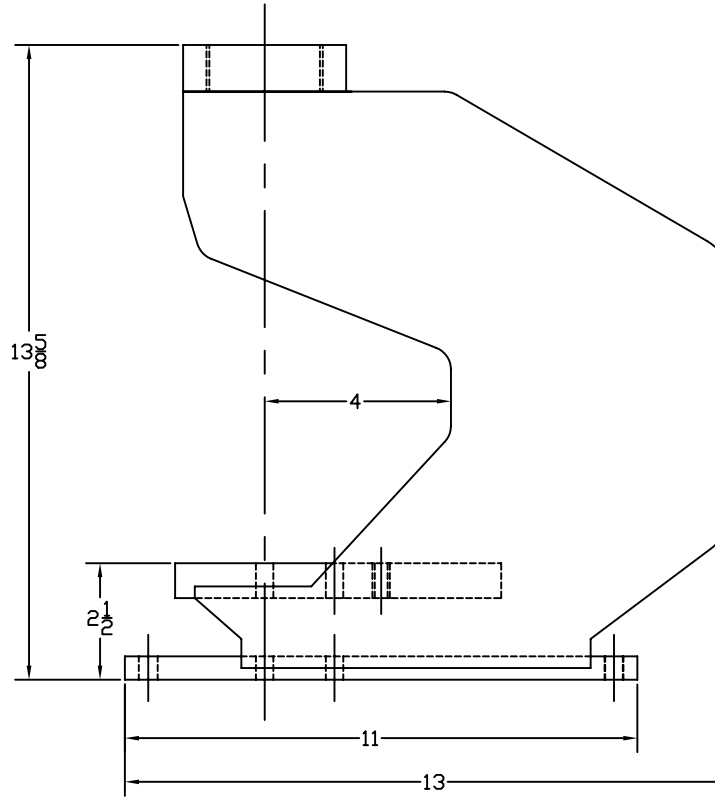

# UN3 C-FRAME CAGE

2 1/2"-16 TPI

3/8" reamed hole (x2)

SUPPORT PLATE HOLE PATTERN

**MULTICYL**<sup>®</sup> Inc.  
 The SPEED of AIR with the POWER of HYDRAULICS

MULTICYL<sup>®</sup> Inc.  
 640 Hardwick Road, Unit 5  
 Bolton, Ontario  
 Canada L7E 5R1  
 (905) 951-0670  
 FAX (905) 951-0672