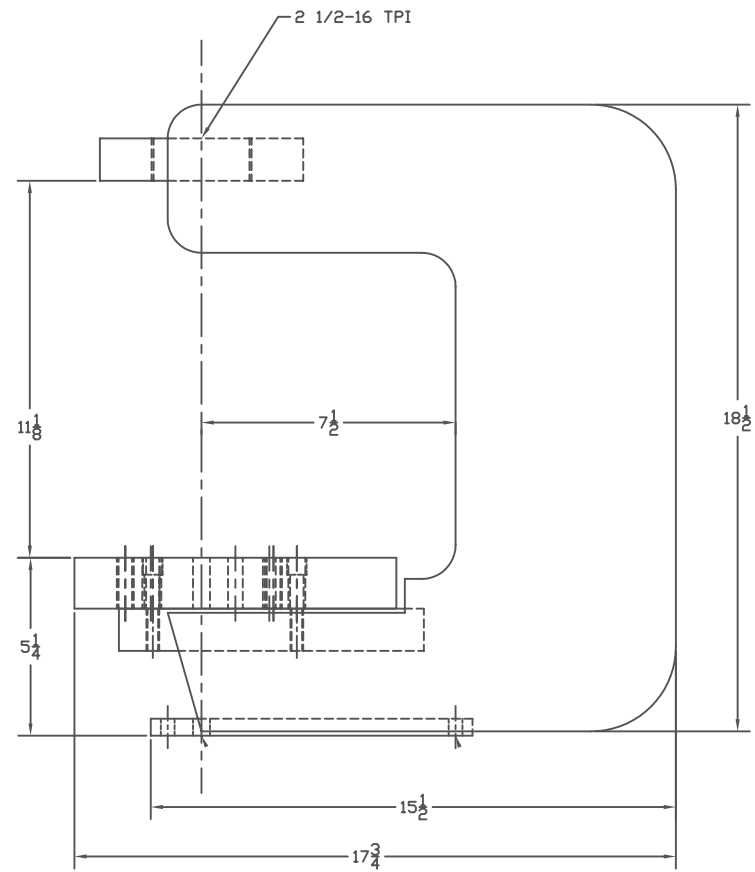

UN5 C-FRAME CAGE

SEE SUBPLATE HOLE PATTERN DRAWING

MULTICYL INC.

The SPEED of AIR with the POWER of HYDRAULICS

MULTICYL® Inc.
640 Hardwick Road, Unit 5
Bolton, Ontario
Canada L7E 5R1
(905) 951-0670
FAX (905) 951-0672