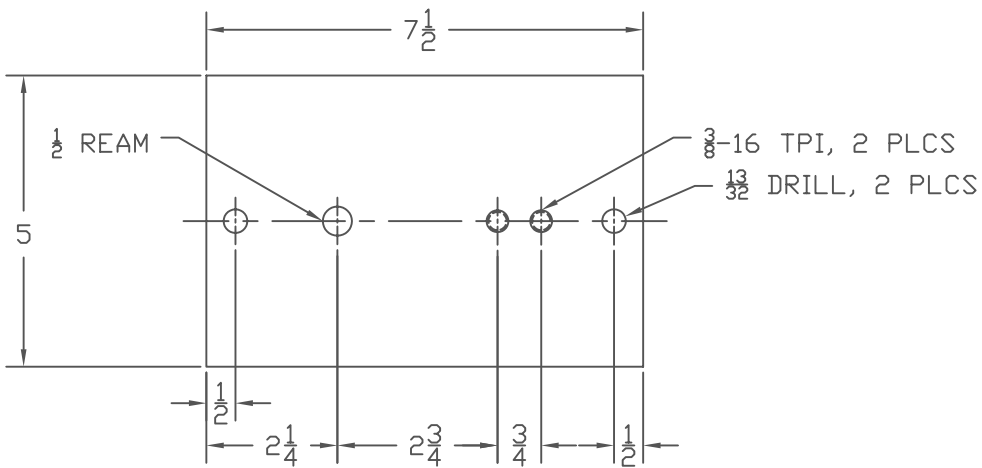

CAX4 C-FRAME CAGE

MULTICYL® Inc.
640 Hardwick Road, Unit 5
Bolton, Ontario
Canada L7E 5R1
(905) 951-0670
FAX (905) 951-0672