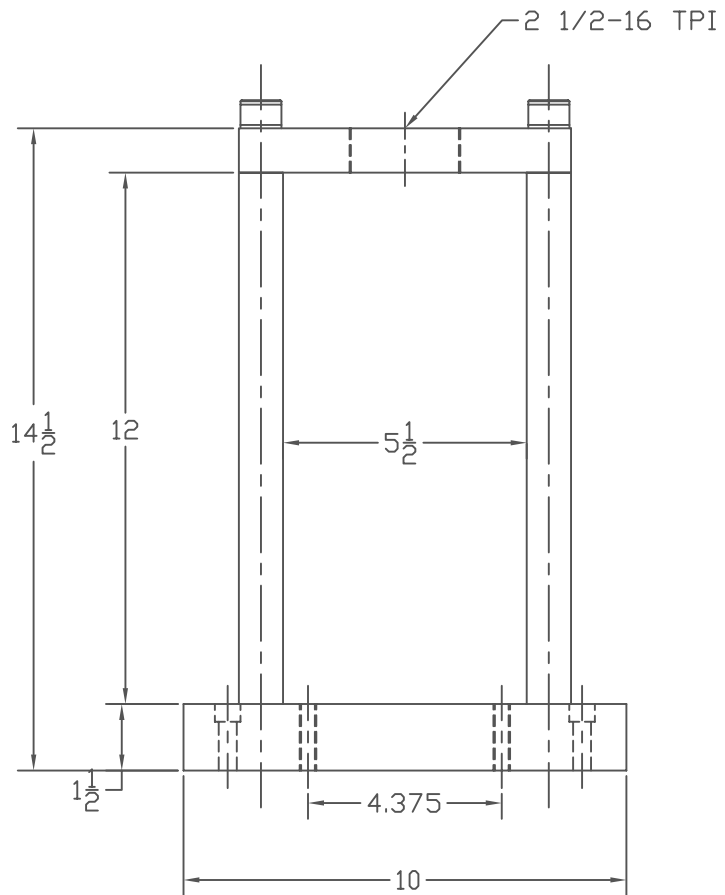

MCP-TN MULTICAGE

MULTICYL® Inc.
640 Hardwick Road, Unit 5
Bolton, Ontario
Canada L7E 5R1
(905) 951-0670
FAX (905) 951-0672