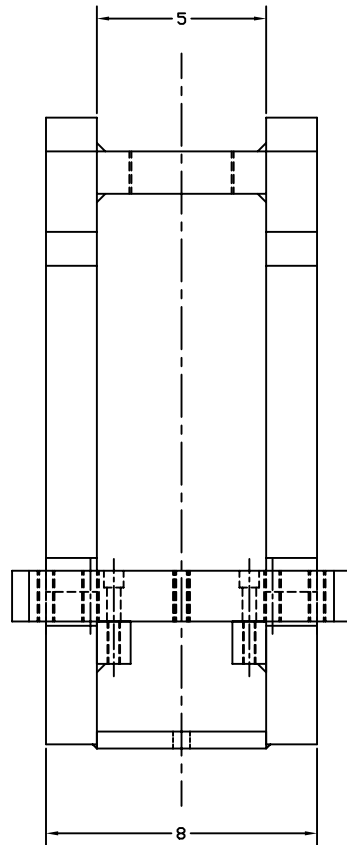

# UNX4 C-FRAME CAGE

CLEARANCE FOR 3/8 BOLT x 2

MULTICYL<sup>®</sup> Inc.  
 640 Hardwick Road, Unit 5  
 Bolton, Ontario  
 Canada L7E 5R1  
 (905) 951-0670  
 FAX (905) 951-0672

UNX5 C-FRAME CAGE

SEE SUBPLATE HOLE PATTERN DRAWING